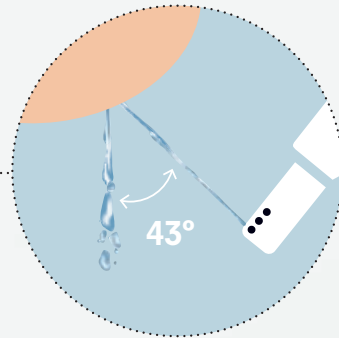

WASHLET™

TOTO always positions the wand jet above the ceramic bowl

Hygienic wand jet

- Positioned above the ceramic bowl – away from the “action”
- Cannot come into contact with urine or faeces after use
- Cannot come into contact with flushing water
- A higher position protects the wand jet and components from being affected by rising water due to a clogged toilet

Conventional shower toilet

Wand jet placed within the toilet bowl

Great potential for contamination

- Positioned in the middle of the “action”
- Tip of the wand jet can come into contact with urine and faeces
- Wand jet can come into contact with flush water
- Wand jet and technology are placed within the toilet bowl, and can be contaminated if the toilet is clogged

WASHLET™

As clean as brand new –
with every use

Wand jet position

The wand jet extends at a 43° angle during cleansing. This careful positioning means faeces cannot come into contact with the wand jet during cleansing.

Rimless design

The rimless toilet bowl is standard on all TOTO toilets. There are no difficult to reach places for dirt and waste to accumulate.

PreMist

A fine mist of water is sprayed on the ceramic surface, forming a water film that makes it more difficult for waste and dirt to accumulate.