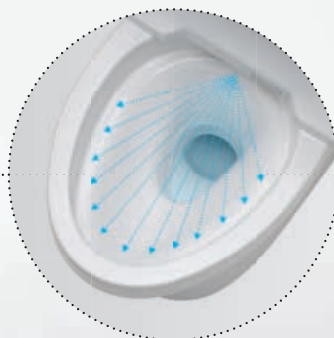

Above the rim wand jet placement – for maximum hygiene

Every WASHLET™ features proven TOTO clean technologies. Importantly placing the **wand jet above the toilet bowl** thus avoiding contamination. This keeps the WASHLET™ incredibly clean – like the very first time it was used. The TOTO WASHLET™ is a shower toilet with the highest hygiene standards.

Conventional shower toilet

Wand jet placed within the toilet bowl

Great potential for contamination

- Positioned in the middle of the “action”
- Tip of the wand jet can come into contact with urine and faeces
- Wand jet can come into contact with flush water
- Wand jet and technology are placed within the toilet bowl, and can be contaminated if the toilet is clogged

WASHLET™

As clean as brand new –
with every use

Wand jet position

The wand jet extends at a 43° angle during cleansing. This careful positioning means faeces cannot come into contact with the wand jet during cleansing.

Rimless design

The rimless toilet bowl is standard on all TOTO toilets. There are no difficult to reach places for dirt and waste to accumulate.

PreMist

A fine mist of water is sprayed on the ceramic surface, forming a water film that makes it more difficult for waste and dirt to accumulate.