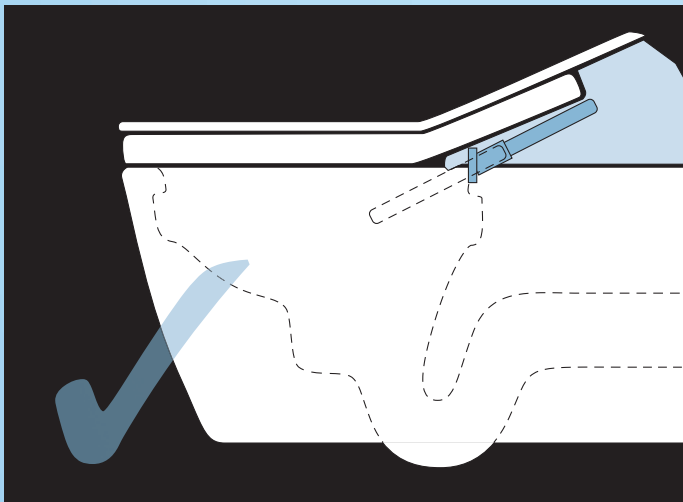

Above the rim wand jet placement – for maximum hygiene

Every WASHLET™ features proven TOTO clean technologies. Importantly placing the **wand jet above the toilet bowl** thus avoiding contamination. This keeps the WASHLET™ incredibly clean – like the very first time it was used. The TOTO WASHLET™ is a shower toilet with the highest hygiene standards.

WASHLET™

TOTO always positions the wand jet above the ceramic bowl

Hygienic wand jet

- Positioned above the ceramic bowl – away from the “action”
- Cannot come into contact with urine or faeces after use
- Cannot come into contact with flushing water
- A higher position protects the wand jet and components from being affected by rising water due to a clogged toilet

Conventional shower toilet

Wand jet placed within the toilet bowl

Great potential for contamination

- Positioned in the middle of the “action”
- Tip of the wand jet can come into contact with urine and faeces
- Wand jet can come into contact with flush water
- Wand jet and technology are placed within the toilet bowl, and can be contaminated if the toilet is clogged

WASHLET™

As clean as brand new –
with every use

Wand jet position

The wand jet extends at a 43° angle during cleansing. This careful positioning means faeces cannot come into contact with the wand jet during cleansing.