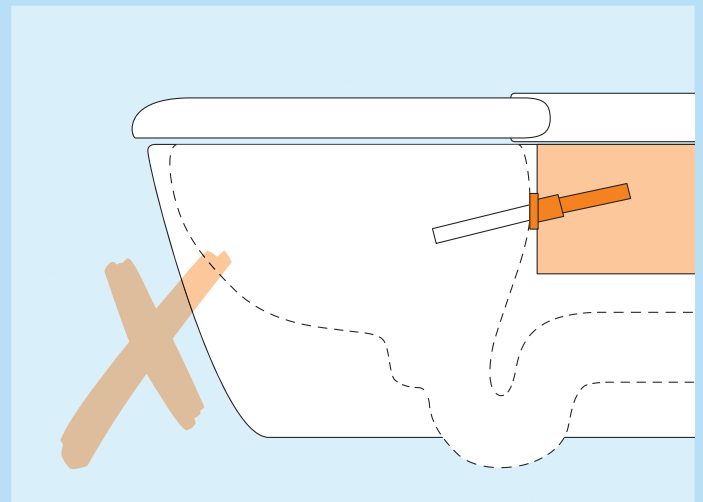

Above the rim wand jet placement – for maximum hygiene

Every WASHLET™ features proven TOTO clean technologies. Importantly placing the **wand jet above the toilet bowl** thus avoiding contamination. This keeps the WASHLET™ incredibly clean – like the very first time it was used. The TOTO WASHLET™ is a shower toilet with the highest hygiene standards.

WASHLET™

TOTO always positions the wand jet above the ceramic bowl

Hygienic wand jet

- Positioned above the ceramic bowl – away from the “action”
- Cannot come into contact with urine or faeces after use
- Cannot come into contact with flushing water
- A higher position protects the wand jet and components from being affected by rising water due to a clogged toilet

Conventional shower toilet

Wand jet placed within the toilet bowl

Great potential for contamination

- Positioned in the middle of the “action”
- Tip of the wand jet can come into contact with urine and faeces
- Wand jet can come into contact with flush water
- Wand jet and technology are placed within the toilet bowl, and can be contaminated if the toilet is clogged

WASHLET™

As clean as brand new –
with every use

Wand jet position

The wand jet extends at a 43° angle during cleansing. This careful positioning means faeces cannot come into contact with the wand jet during cleansing.