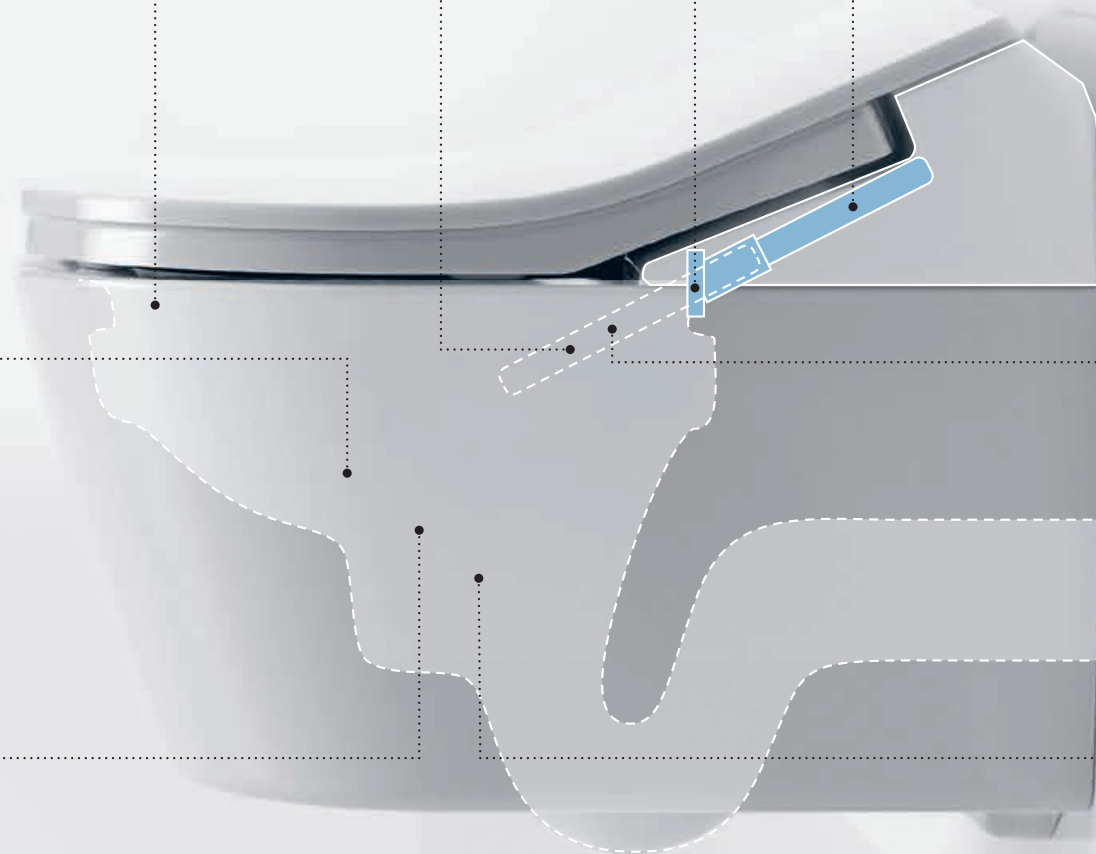

Tornado Flush

Each toilet features the highly effective Tornado Flush.